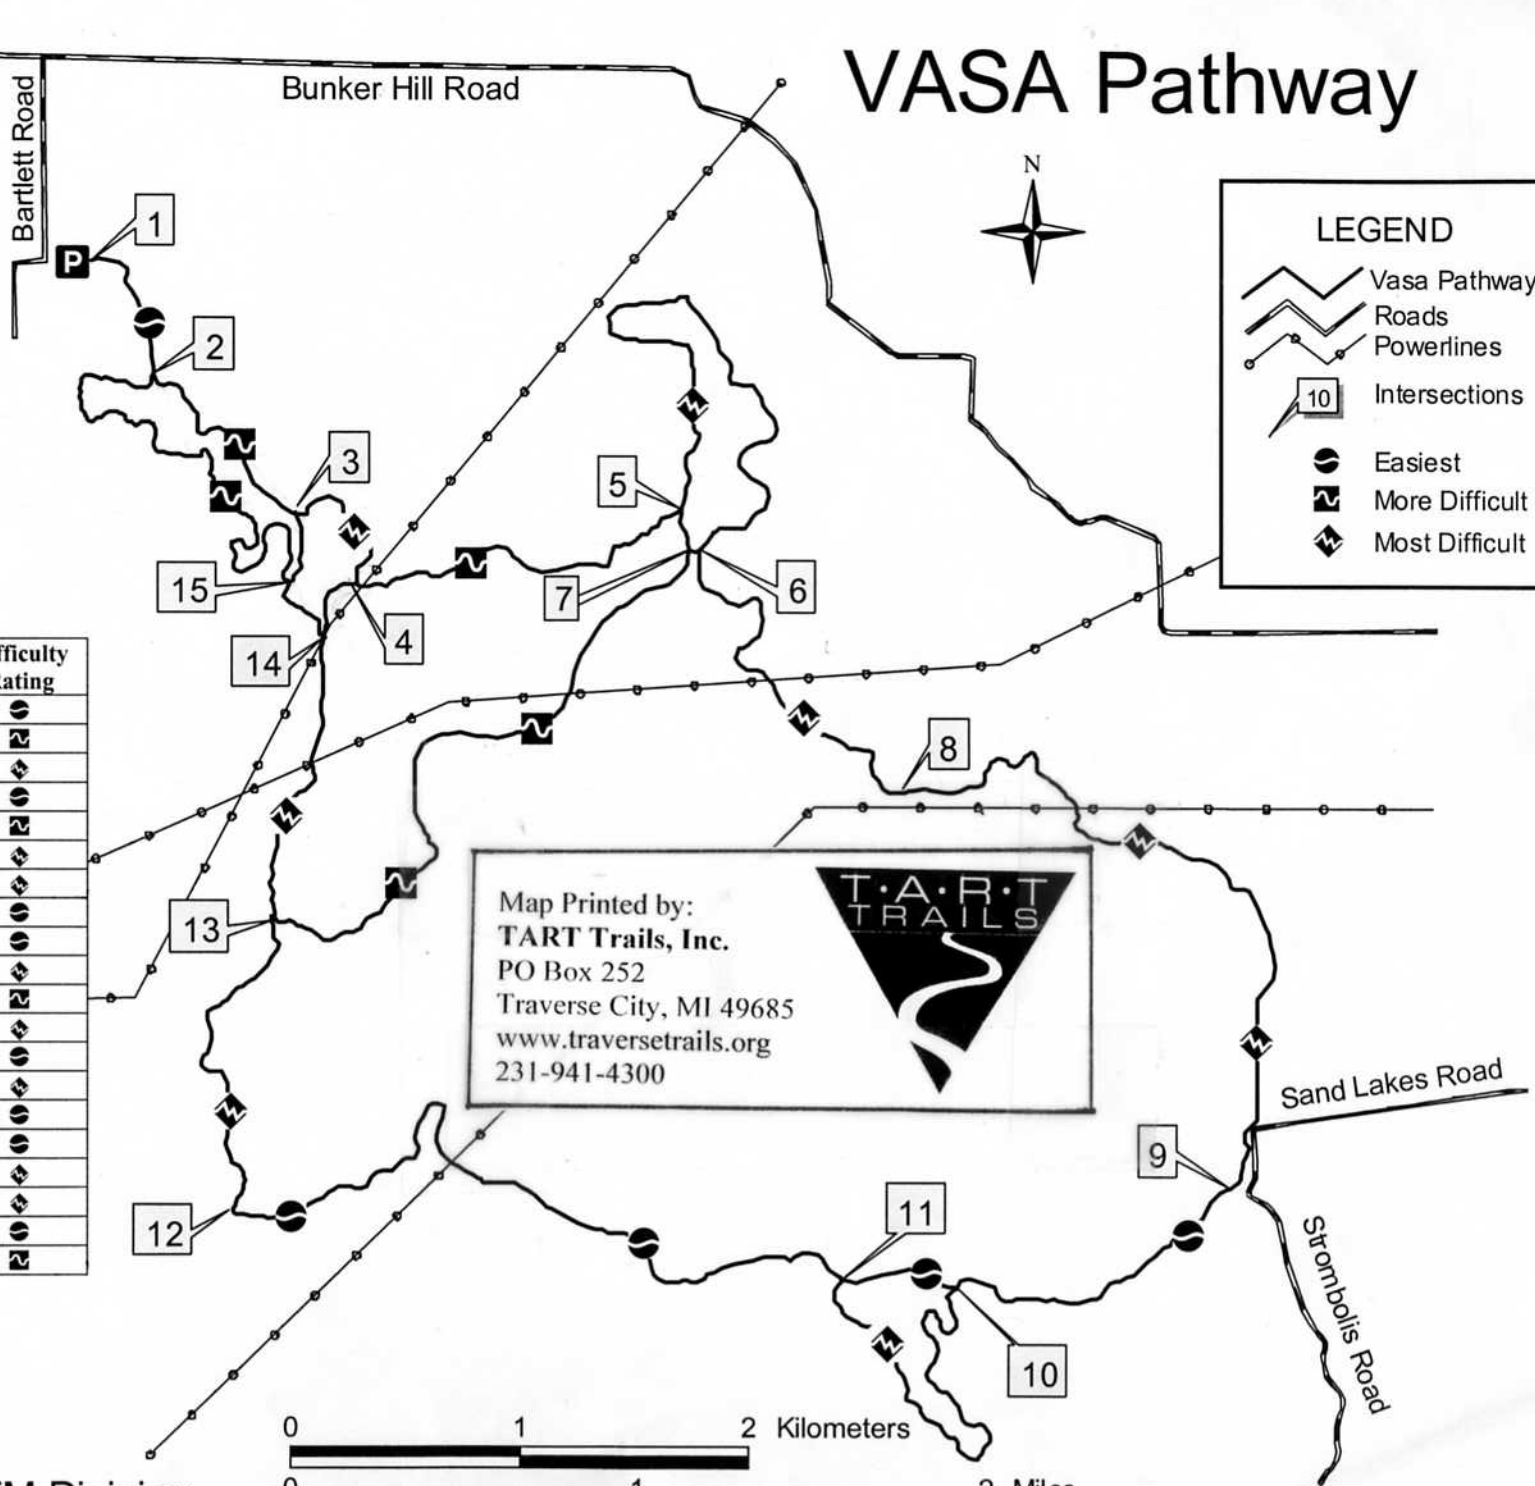

VASA Pathway

LEGEND

- Vasa Pathway
- Roads
- Powerlines
- Intersections
- Easiest
- More Difficult
- Most Difficult

Trail Segment	Miles	KM	Difficulty Rating
1 - 2	0.40	0.65	
2 - 3	0.61	0.98	
3 - 4	0.42	0.68	
3 - 15	0.20	0.32	
4 - 5	1.01	1.62	
4 - 14	0.21	0.34	
5 - 6	1.97	3.17	
5 - 7	0.12	0.19	
6 - 7	0.03	0.04	
6 - 8	1.13	1.81	
7 - 13	1.88	3.03	
8 - 9	2.06	3.32	
9 - 10	0.89	1.44	
10 - 11	1.48	2.38	
10 - 11	0.35	0.56	
11 - 12	2.15	3.47	
12 - 13	0.98	1.57	
13 - 14	0.81	1.30	
14 - 15	0.21	0.34	
15 - 2	1.66	2.66	

Map Printed by:
TART Trails, Inc.
 PO Box 252
 Traverse City, MI 49685
www.traversetrails.org
 231-941-4300

DNR FMFM Division