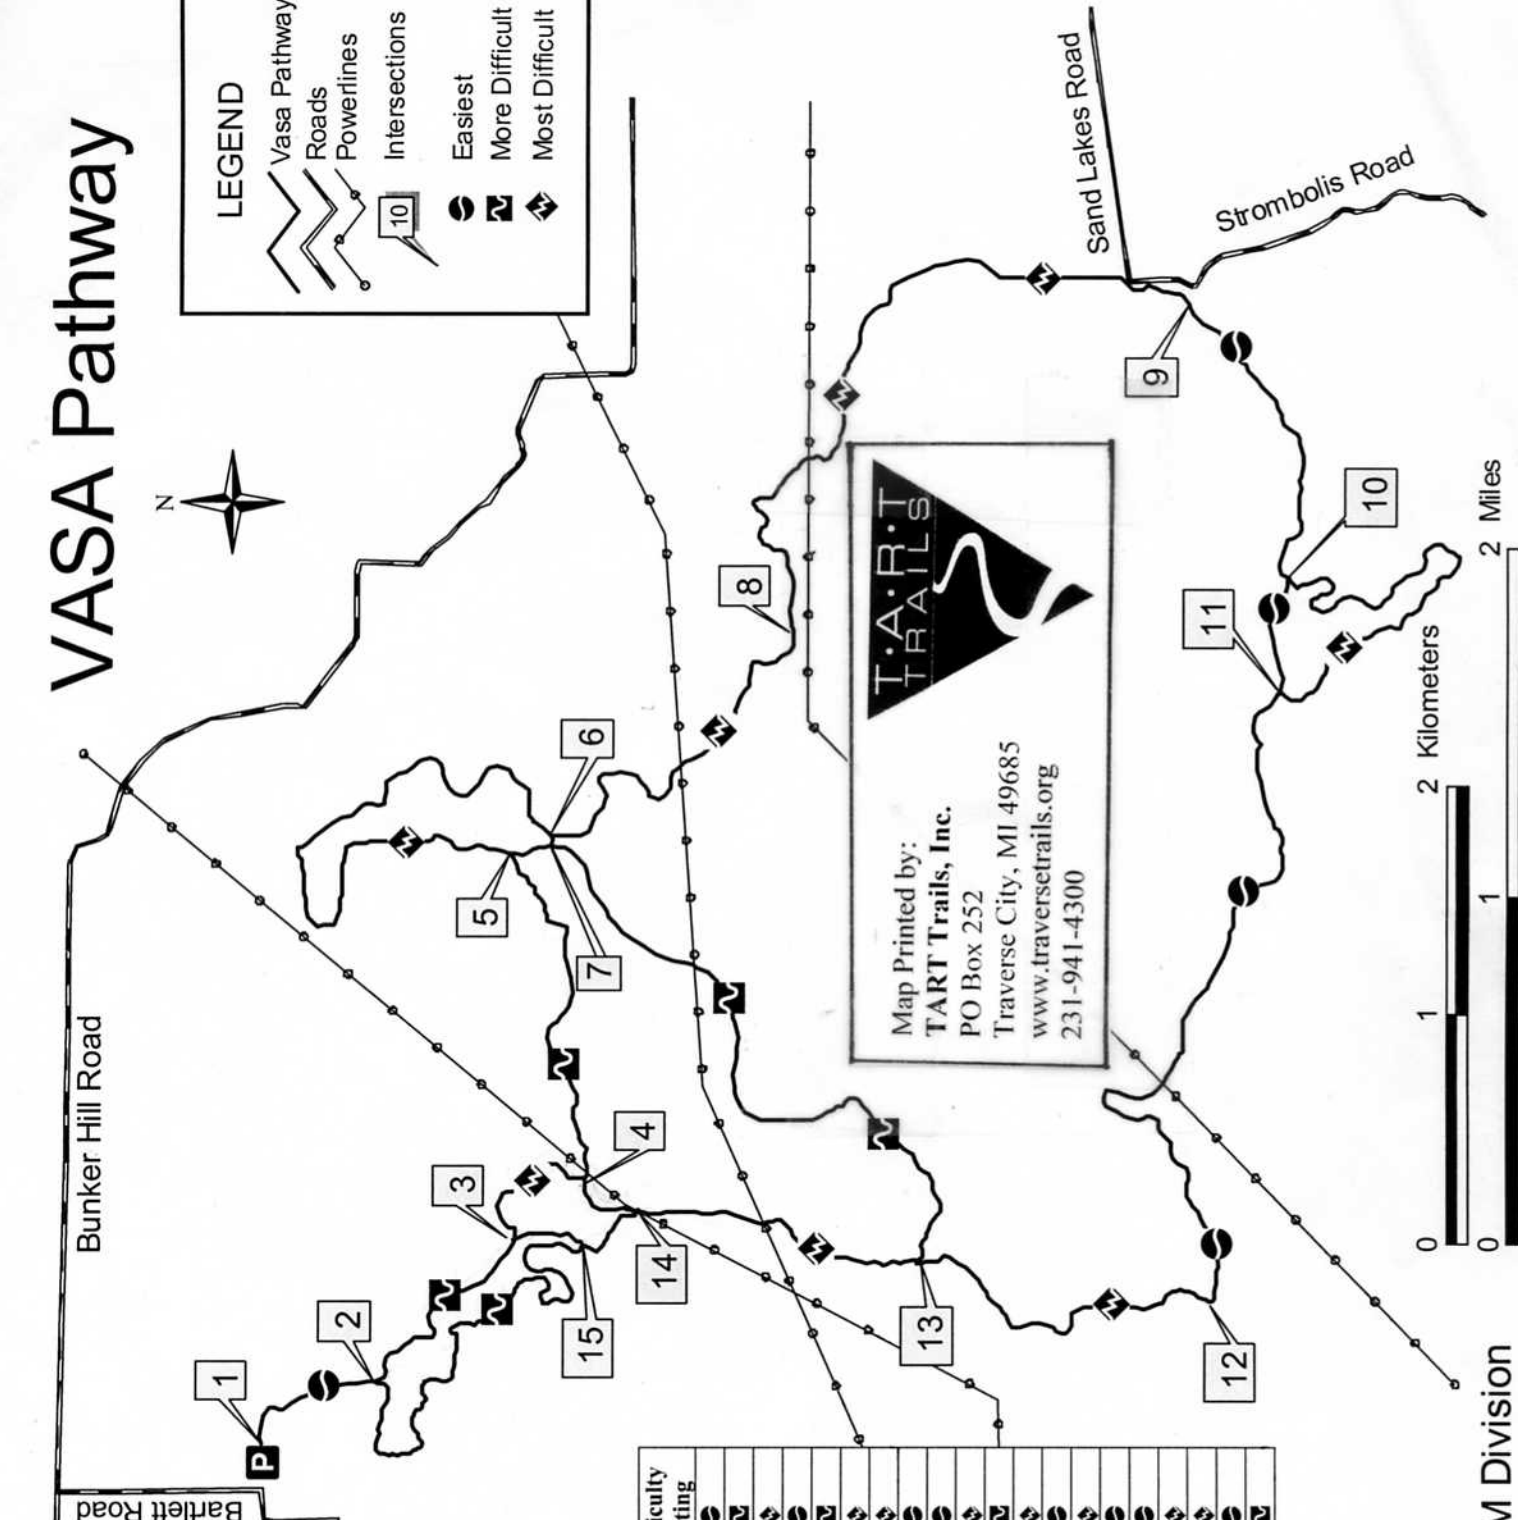

VASA Pathway

LEGEND

- Vasa Pathway
- Roads
- Powerlines
- Intersections
- Easiest
- More Difficult
- Most Difficult

Map Printed by:
TART Trails, Inc.
 PO Box 252
 Traverse City, MI 49685
www.traversetrails.org
 231-941-4300

Trail Segment	Miles	KM	Difficulty Rating
1-2	0.40	0.65	●
2-3	0.61	0.98	◻
3-4	0.42	0.68	◆
3-15	0.20	0.32	◆
4-5	1.01	1.62	◻
4-14	0.21	0.34	◆
5-6	1.97	3.17	◆
5-7	0.12	0.19	●
6-7	0.03	0.04	●
6-8	1.13	1.81	◆
7-13	1.88	3.03	◻
8-9	2.06	3.32	◆
9-10	0.89	1.44	◆
10-11	1.48	2.38	◆
10-11	0.35	0.56	●
11-12	2.15	3.47	●
12-13	0.98	1.57	◆
13-14	0.81	1.30	◆
14-15	0.21	0.34	●
15-2	1.66	2.66	◻

DNR FMFM Division